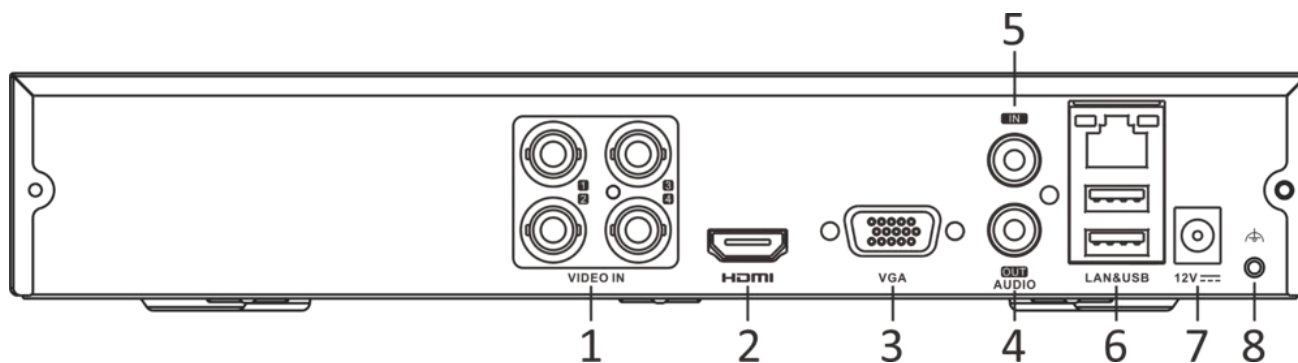

Dimension

scale/1:1;Unit/mm

Physical Interface

No.	Description	No.	Description
1	Video and coaxial audio in	5	AUDIO IN, RCA connector
2	HDMI interface	6	LAN network interface and USB interface
3	VGA interface	7	12 VDC power input
4	AUDIO OUT, RCA connector	8	GND