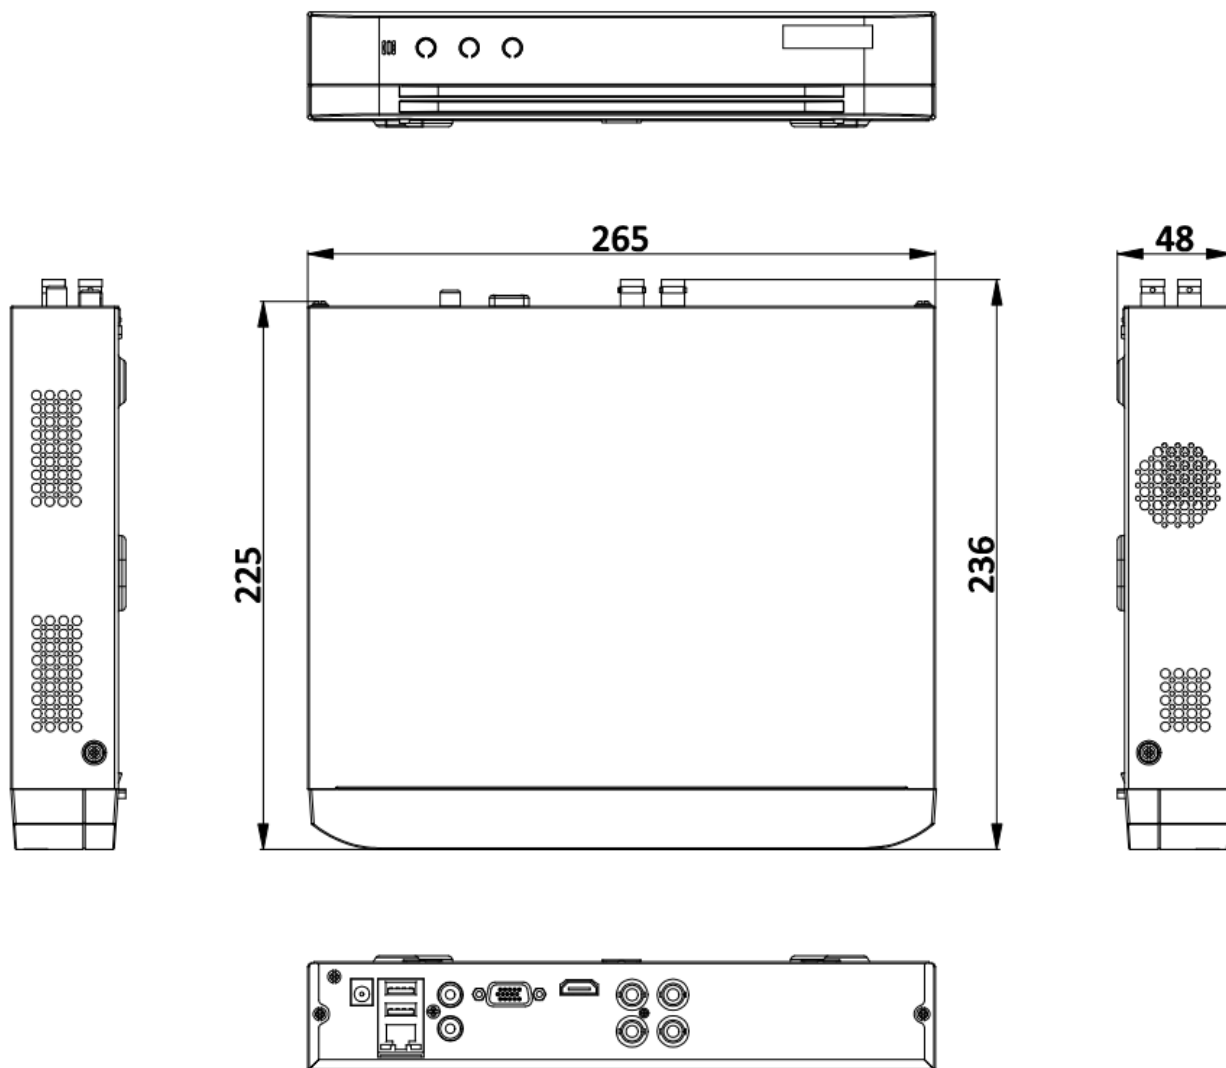

Video and Audio	
IP Video Input	1-ch (up to 5-ch) Enhanced IP mode on: 2-ch (up to 6-ch), each up to 4 Mbps Up to 6 MP resolution Support H.265+/H.265/H.264+/H.264 IP cameras
Analog Video Input	4-ch BNC interface (1.0 Vp-p, 75 Ω), supporting coaxitron connection
HDTVl Input	3K(2960 × 1665)@20 fps, 5 MP(2560 × 1944)@20 fps, 4 MP(2560 × 1440)@30 fps, 4 MP(2560 × 1440)@25 fps, 1080p@30 fps, 1080p@25 fps, 720p@30 fps, 720p@25 fps
AHD Input	5 MP(2592 × 1944)@20 fps, 4 MP(2560 × 1440)@30 fps, 4 MP(2560 × 1440)@25 fps, 1080p@30 fps, 1080p@25 fps, 720p@30 fps, 720p@25 fps
HDCVl Input	5 MP(2592 × 1944)@20 fps, 4 MP(2560 × 1440)@30 fps, 4 MP(2560 × 1440)@25 fps, 1080p@30 fps, 1080p@25 fps, 720p@30 fps, 720p@25 fps
CVBS Input	Support
HDMI Output	1-ch, 1920 × 1080/60Hz, 1280 × 1024/60Hz, 1280 × 720/60Hz
VGA Output	1-ch, 1920 × 1080/60Hz, 1280 × 1024/60Hz, 1280 × 720/60Hz
Video Output Mode	HDMI/VGA simultaneous output
Audio Input	1-ch, RCA (2.0 Vp-p, 1 KΩ) 4-ch via coaxial cable
Audio Output	1-ch, RCA (Linear, 1 KΩ)
Two-Way Audio	1-ch, RCA (2.0 Vp-p, 1 KΩ) (using the first audio input)
Synchronous Playback	4-ch
Network	
Total Bandwidth	72 Mbps
Remote Connection	32
Network Protocol	TCP/IP, PPPoE, DHCP, Hik-Connect, DNS, DDNS, NTP, SADP, NFS, iSCSI, UPnP™, HTTPS, ONVIF
Network Interface	1, RJ45 10/100 Mbps self-adaptive Ethernet interface
Wi-Fi	Connectable to Wi-Fi network by Wi-Fi dongle through USB interface
Auxiliary Interface	
SATA	1 SATA interface
Capacity	Up to 10 TB capacity for each disk
Alarm In/Out	N/A
USB Interface	Real panel: 2 × USB 2.0

Dimension

scale/1:1;Unit/mm

Physical Interface

No.	Description	No.	Description
1	Video and coaxial audio in	5	AUDIO IN, RCA connector
2	HDMI interface	6	LAN network interface and USB interface
3	VGA interface	7	12 VDC power input
4	AUDIO OUT, RCA connector	8	GND