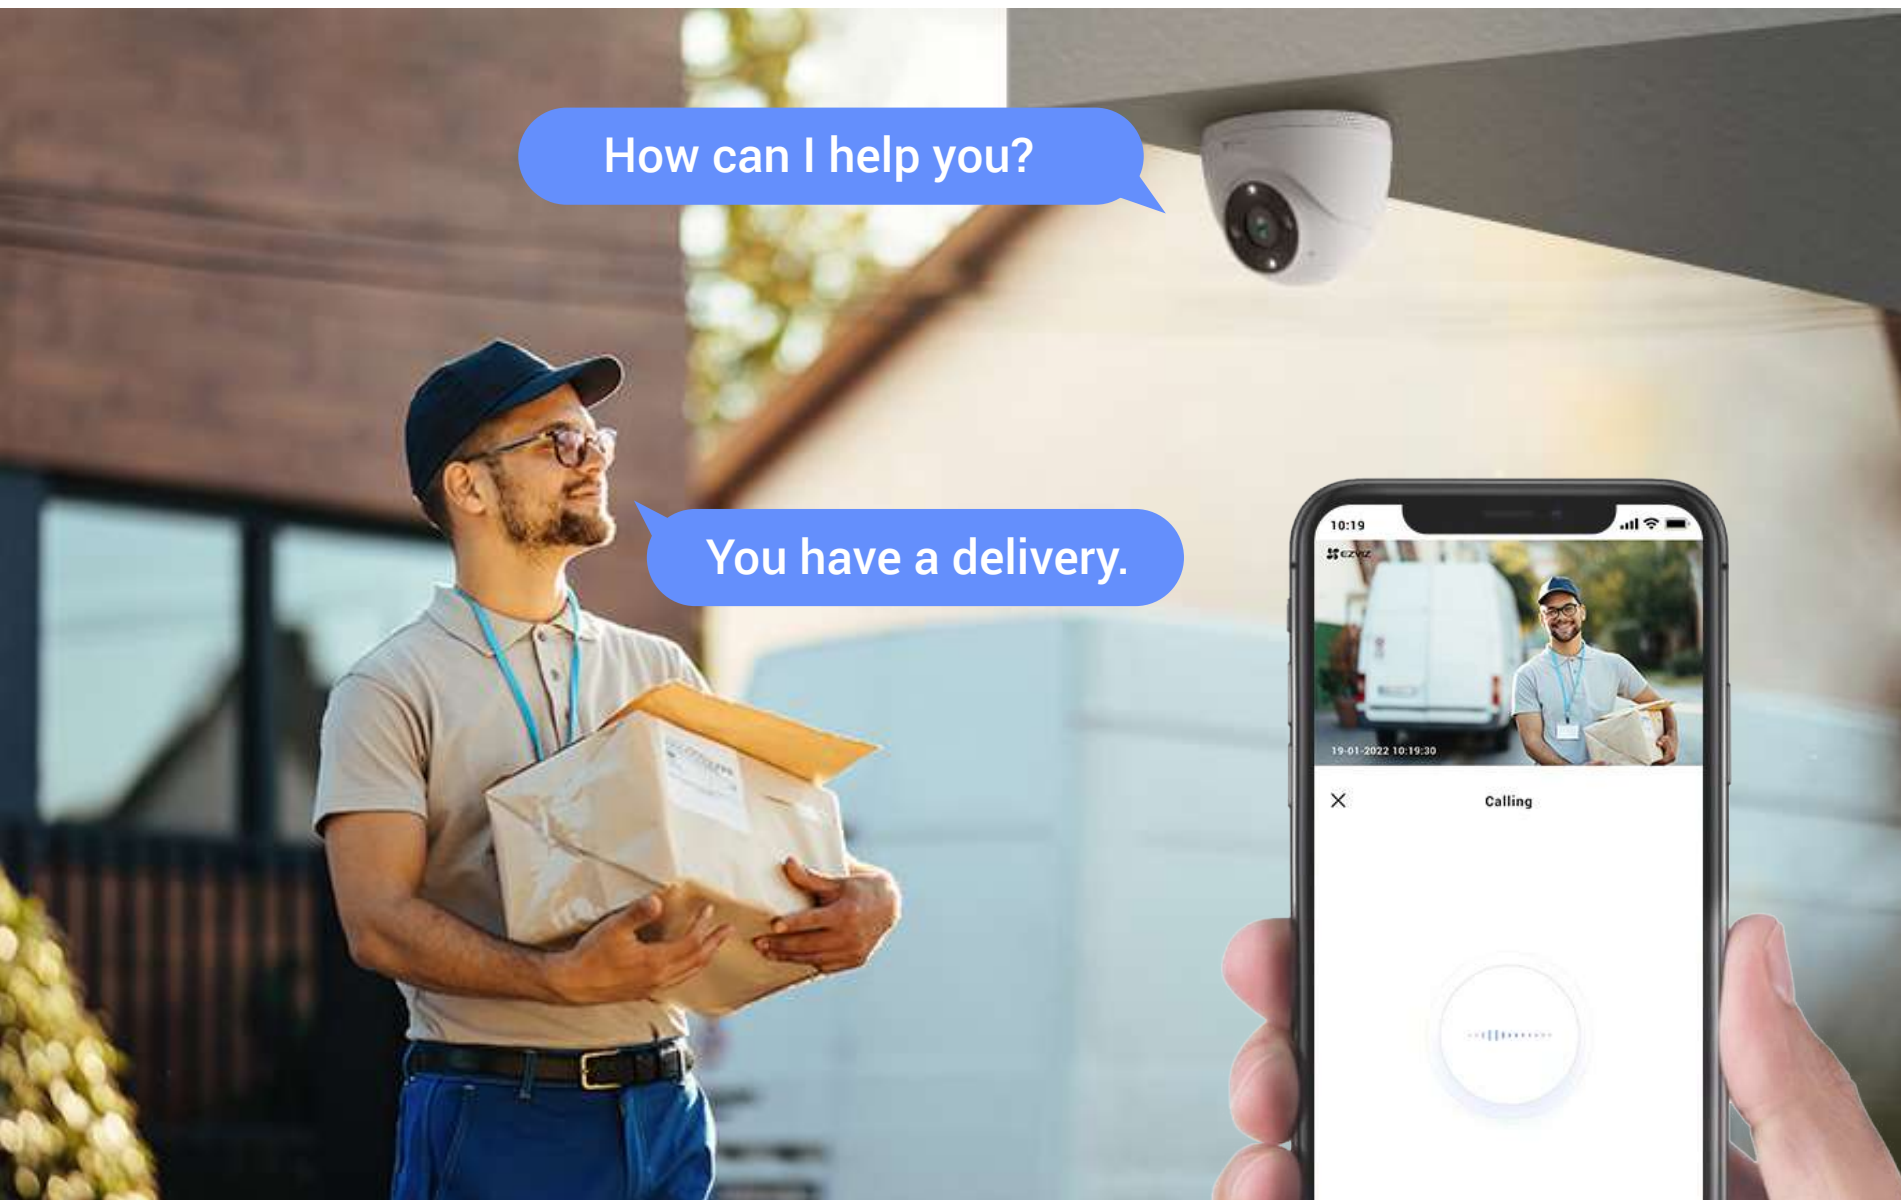

Hear what's happening

It is easier than ever to hear and see what's happening in your backyard wherever you are. The built-in dual-mic gives the H4 a big boost in picking up audio clearly, pushing the pickup distance to a remarkable 15 meters.

Greeting can be this easy

Enjoy two-way communication by simply using your phone. Or, pre-record specific voice messages that automatically play when people are detected on camera.