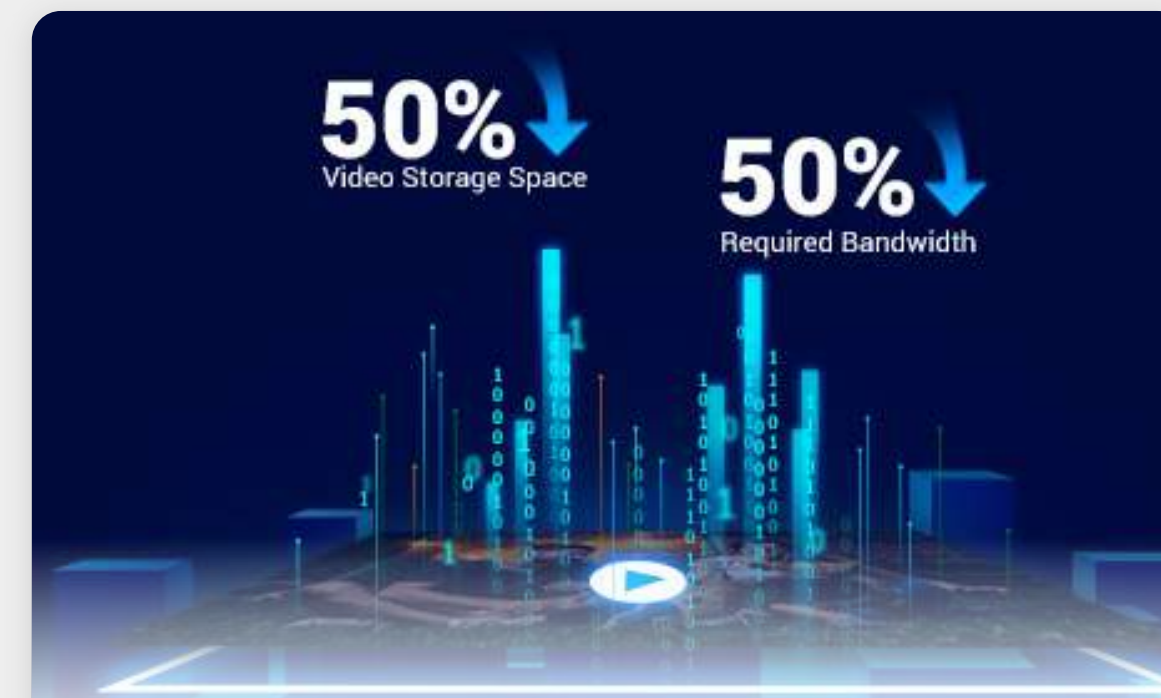

Upon detection of intruders, the camera will set off a loud siren and flash spotlights for on-site deterrence.

Stable Wi-Fi connection

The H4 boosts up to 200m Wi-Fi coverage thanks to its high-performance dual antennas⁵. It also offers wired options for further convenience.

Dual storage options

Safely store important moments or cute memories on a large local storage card, or by subscribing to the EZVIZ CloudPlay.

H.265 video technology

H.265 creates a smoother viewing experience while only using about 50% of the data storage space required by cameras with H.264.