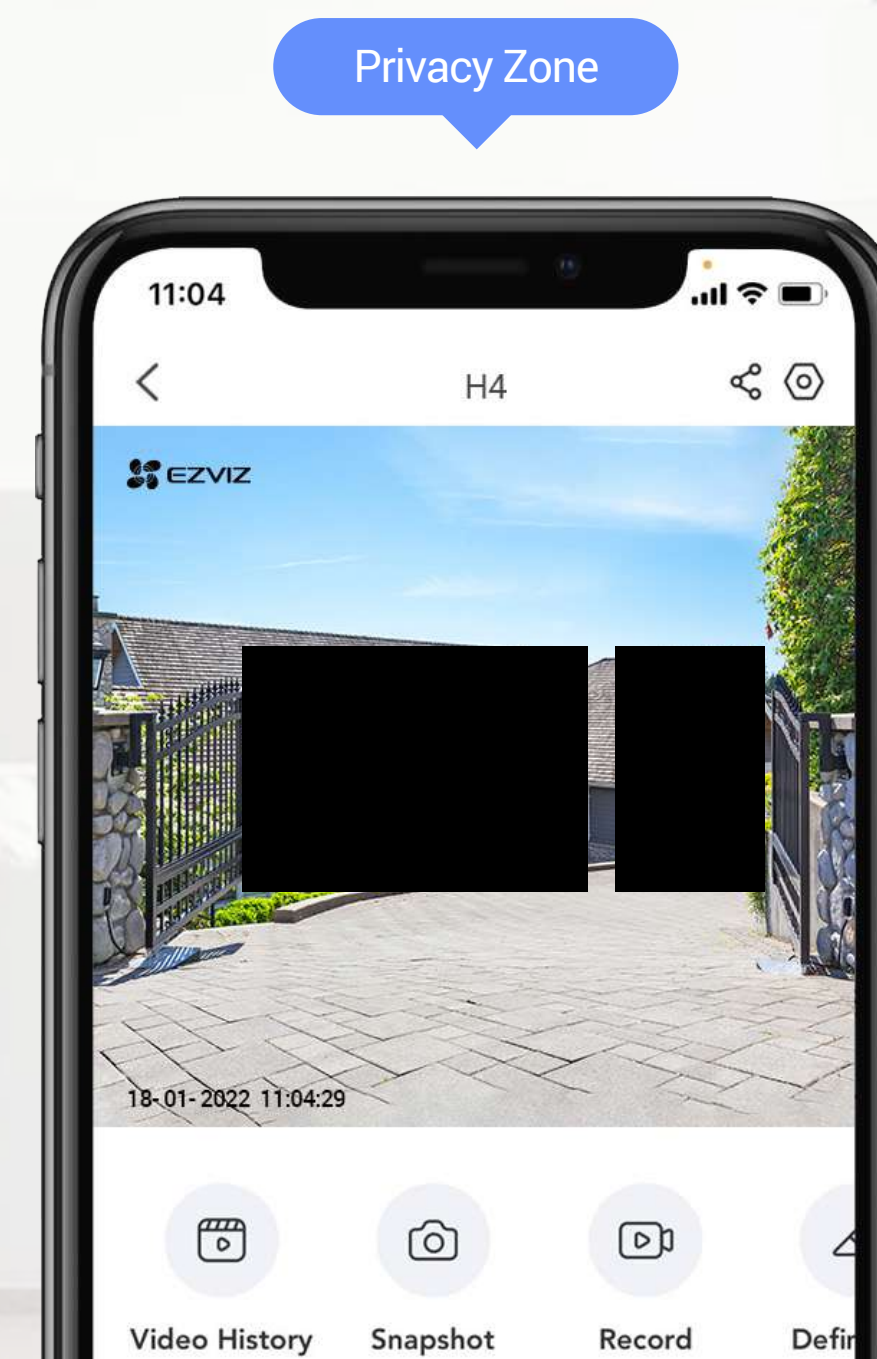

We do our best to protect data and privacy

We design the H4 to respect every private space, and to secure every byte of your data. You can set up no-filming privacy zones⁶ on EZVIZ App to make sure recording only happens when it's appropriate and allowed. Meanwhile, your recordings are fully encrypted from end to end to stay private and secure.

1 Data from EZVIZ Lab's test results under standard conditions.

2 Data from EZVIZ Lab's test results under standard conditions. The video compression efficiency will vary with the frequency and complexity of the activity captured, as well as other environmental factors.

3 Google Assistant is not available in certain languages and countries.

4 Local storage cards must be purchased separately. Cloud storage service is only available in certain markets. Please verify availability before making any purchase.

5 Data from EZVIZ Lab's test results in open environment. Will vary with the Wi-Fi frequency, camera location, the transfer technology, and other environmental factors.

6 Users can draw in rectangles to customize up to 4 privacy zones.