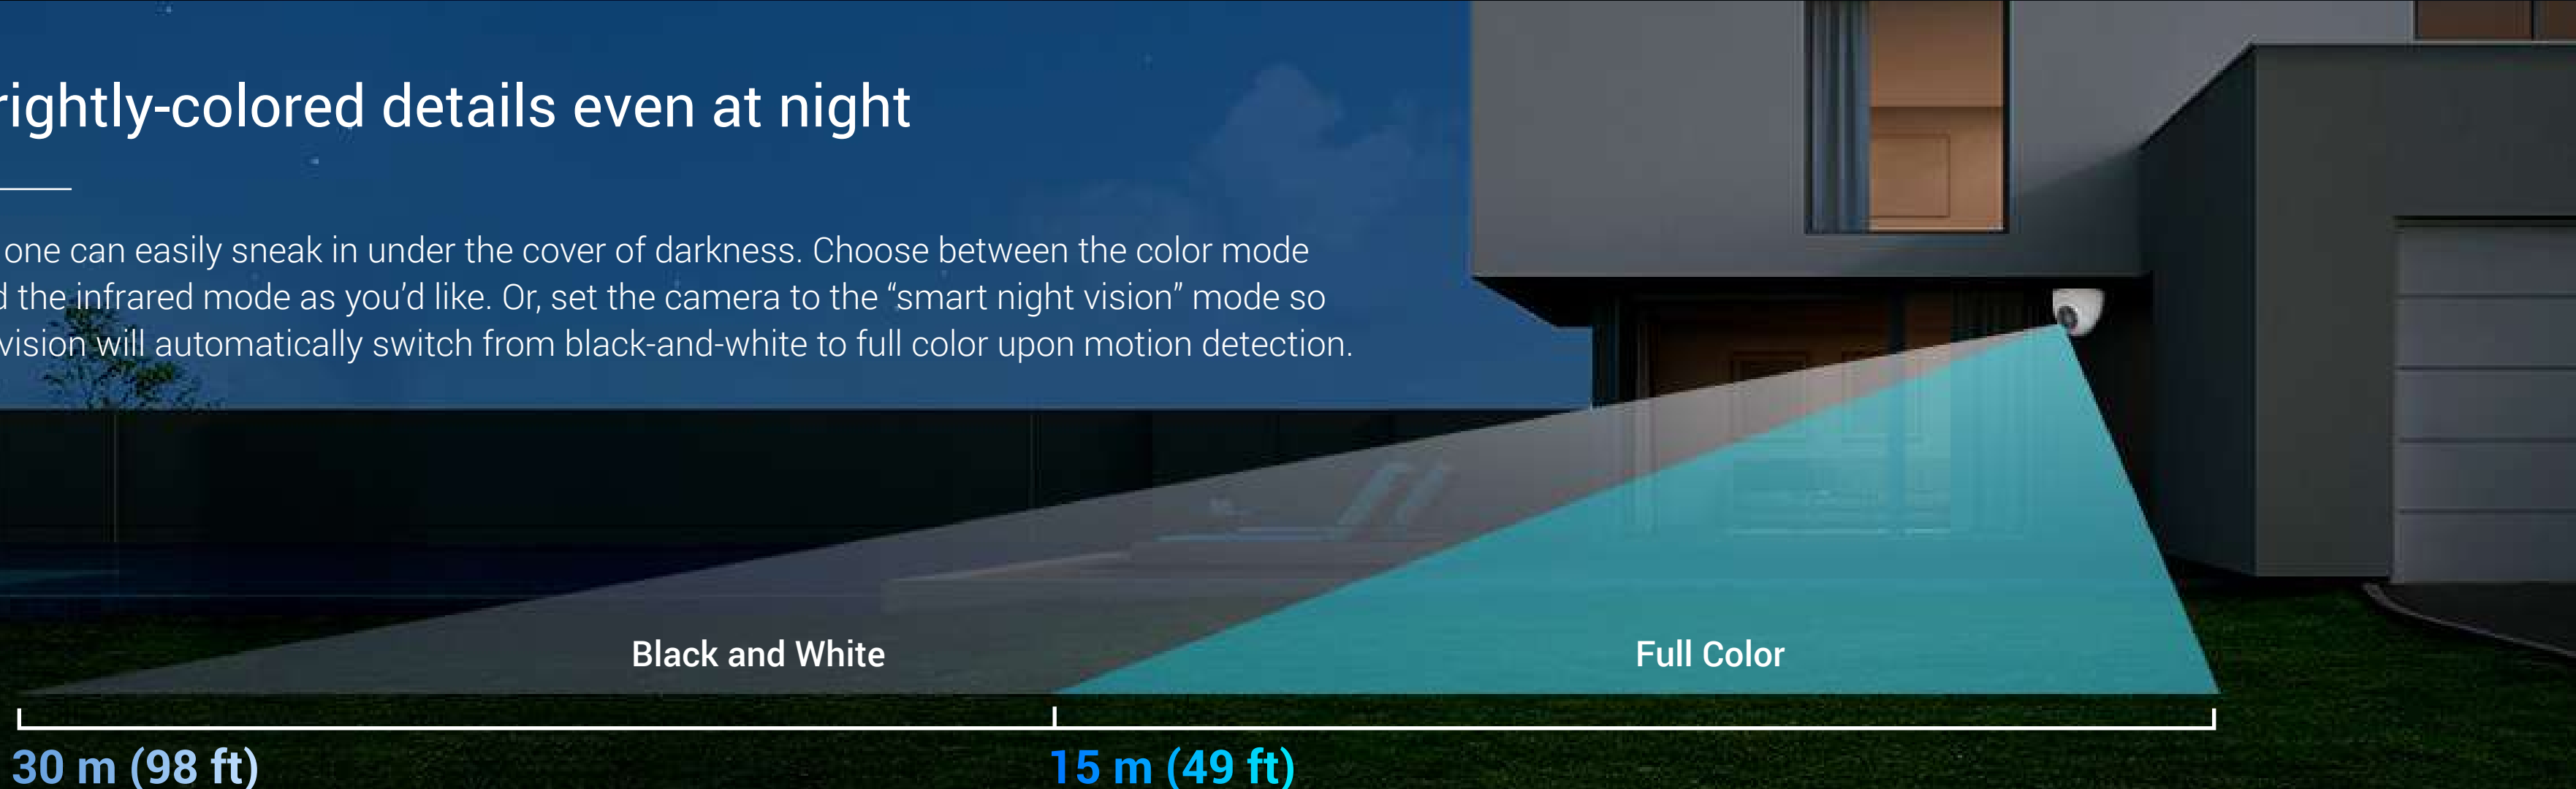

Brightly-colored details even at night

No one can easily sneak in under the cover of darkness. Choose between the color mode and the infrared mode as you'd like. Or, set the camera to the "smart night vision" mode so its vision will automatically switch from black-and-white to full color upon motion detection.