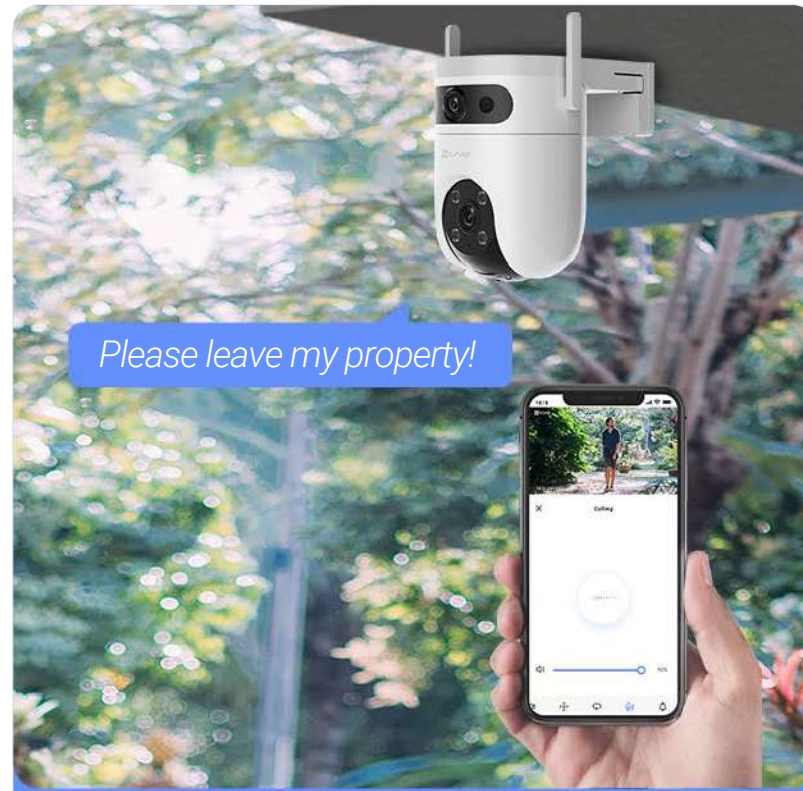

Designed to make protection last all night

Impressive, far-reaching color night vision¹, with 4 built-in spotlights

Three useful night vision modes will suit any need

More convenience for various needs

High-quality audio to respond & warn

Easily respond to any visitor by simply using your phone to speak remotely. The camera can also auto-play a recorded voice message when a motion is detected.

Active defense to deter & safeguard

Upon detection of intruders, the camera will set off a loud siren and flash dazzling spotlights² to let the invited strangers know they have been detected.

The H9c 2K has a compact design, and is weatherproof to deliver long-standing performance, even in harsh weather conditions.

Smart integration for hands-free control

The camera supports easy integration to your existing voice assistants. You can pull up the video feed by simply saying "Alexa" or "Hey Google".⁴