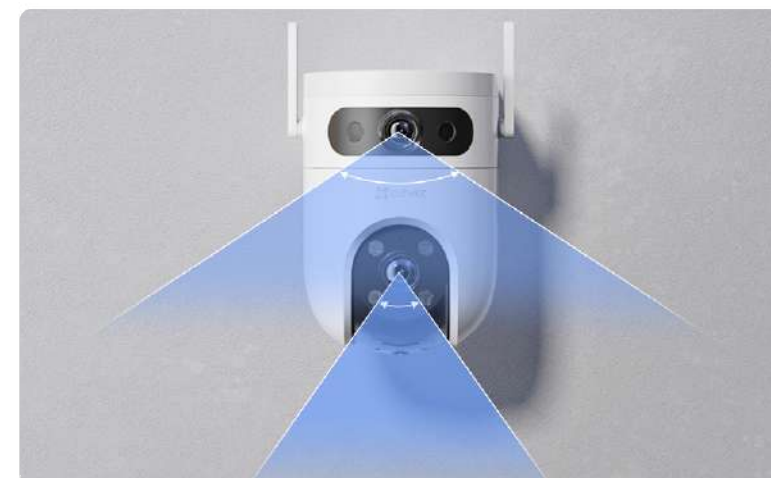

Interlinked co-detection, view change, and more

Worry Less

Easy, automated area patrol

Next-level detection, unparalleled protection

The H9c is equipped with dual-lens, co-enabled detection technology to safeguard even the most complex environments in a way that is tailored to your needs. You can use these advanced features at any time without committing to a subscription plan.

AI-Powered Human/Vehicle Shape Detection
(Available on Both Lenses)

PT Lens Auto-Tracking
(On Human Movements)

Co-Detection for Interlinked Lens Auto-Actions

Customizable Detection Zones

Adjustable Detection Sensitivity

FREE

No Subscription Required

Face two directions, but follow the same activity

Even if the two lenses are set on opposite viewing angles to secure two different areas, they can complete a single smart tracking task through teamwork. When a human is detected by the upper lens, the PT lens will automatically rotate to such angle to lock on the person and record the whole activity.

Step 1

The top lens detects a moving person in its ultra-wide 130° view

Step 2

The bottom lens rotates and follows the moving person

Smarter alerts with upgraded vehicle detection

It reduces alerts caused by falling leaves or flying insects, and informs you when someone parks in your property area without permission.