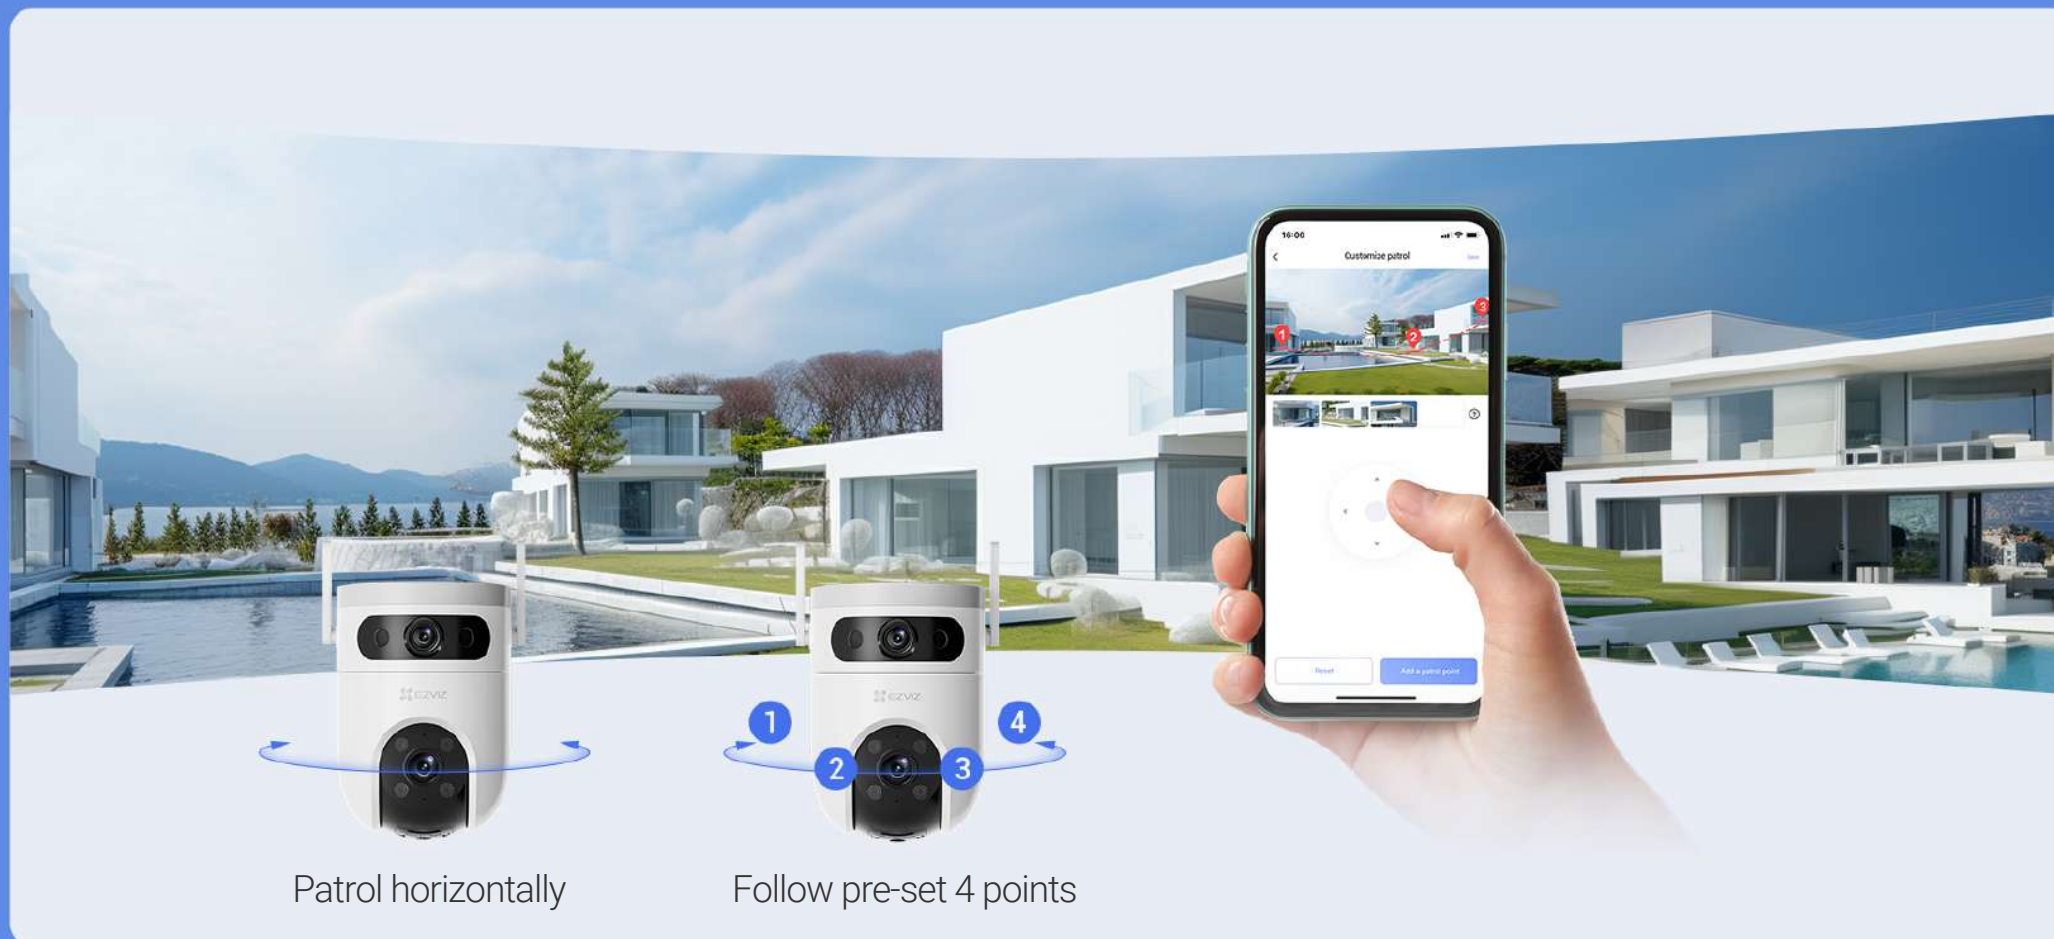

Step 1

The top lens detects a moving person in its ultra-wide 130° view

Step 2

The bottom lens rotates and follows the moving person

Smarter alerts with upgraded vehicle detection

It reduces alerts caused by falling leaves or flying insects, and informs you when someone parks in your property area without permission.

F/2.8mm Wide-angle View

F/6mm Close-up View

F/6mm Digital Zoom

Click to check, with both wide and close-up views

Understand the whole, big picture while paying attention to the important details, by using the EZVIZ App. You can tap the area of interest on the wide-angle viewing box, so a close-up view will be shown on the side at the same time.

Or, let the H9c 2K patrol smartly, so you don't have to

On set time intervals, the lower lens can complete rotational check-ups to eliminate blind spots. You can customize patrol routes for tailored focuses, or simply ask it to complete a full-circle spin.

Easily respond to any visitor by simply using your phone to speak remotely. The camera can also auto-play a recorded voice message when a motion is detected.

Active defense to deter & safeguard

Upon detection of intruders, the camera will set off a loud siren and flash dazzling spotlights² to let the invited strangers know they have been detected.