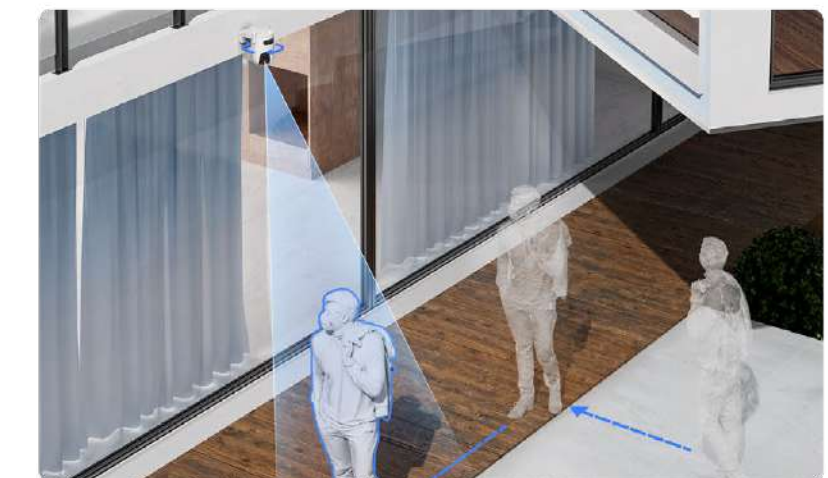

FREE

No Subscription Required

Face two directions, but follow the same activity

Even if the two lenses are set on opposite viewing angles to secure two different areas, they can complete a single smart tracking task through teamwork. When a human is detected by the upper lens, the PT lens will automatically rotate to such angle to lock on the person and record the whole activity.

Step 1

The top lens detects a moving person in its ultra-wide 130° view

Step 2

The bottom lens rotates and follows the moving person

Smarter alerts with upgraded vehicle detection

It reduces alerts caused by falling leaves or flying insects, and informs you when someone parks in your property area without permission.