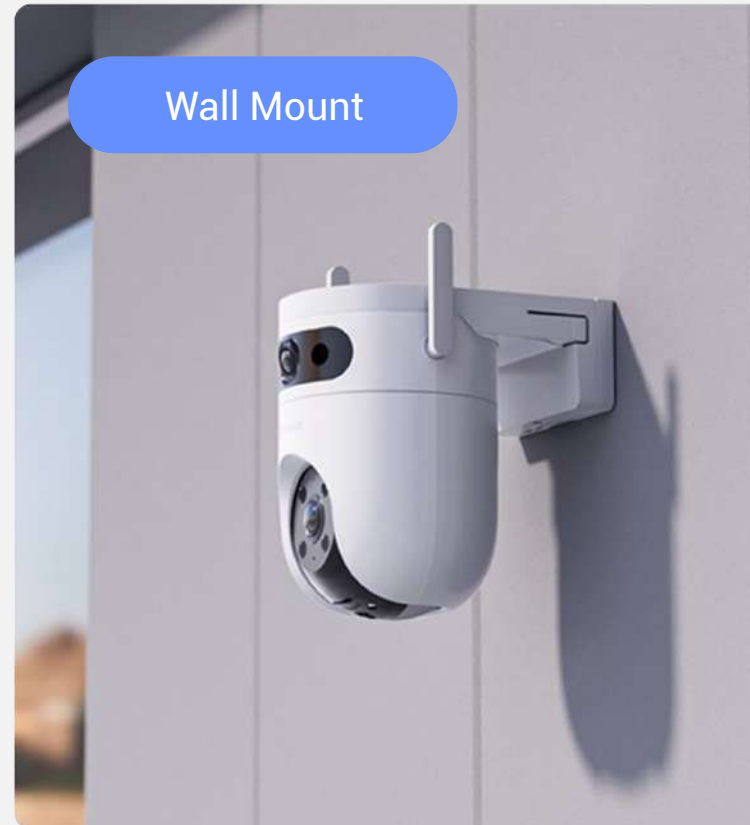

Easily respond to any visitor by simply using your phone to speak remotely. The camera can also auto-play a recorded voice message when a motion is detected.

Active defense to deter & safeguard

Upon detection of intruders, the camera will set off a loud siren and flash dazzling spotlights² to let the invited strangers know they have been detected.

The H9c 2K has a compact design, and is weatherproof to deliver long-standing performance, even in harsh weather conditions.

Smart integration for hands-free control

The camera supports easy integration to your existing voice assistants. You can pull up the video feed by simply saying "Alexa" or "Hey Google".⁴

Install the H9c 2K at the best spot you'd find to eliminate blind spots.

Large, safe storage options that you can trust

You can secure your recorded videos on a local microSD card of up to 512 GB, or subscribe to EZVIZ CloudPlay for fully-encrypted cloud storage⁵.