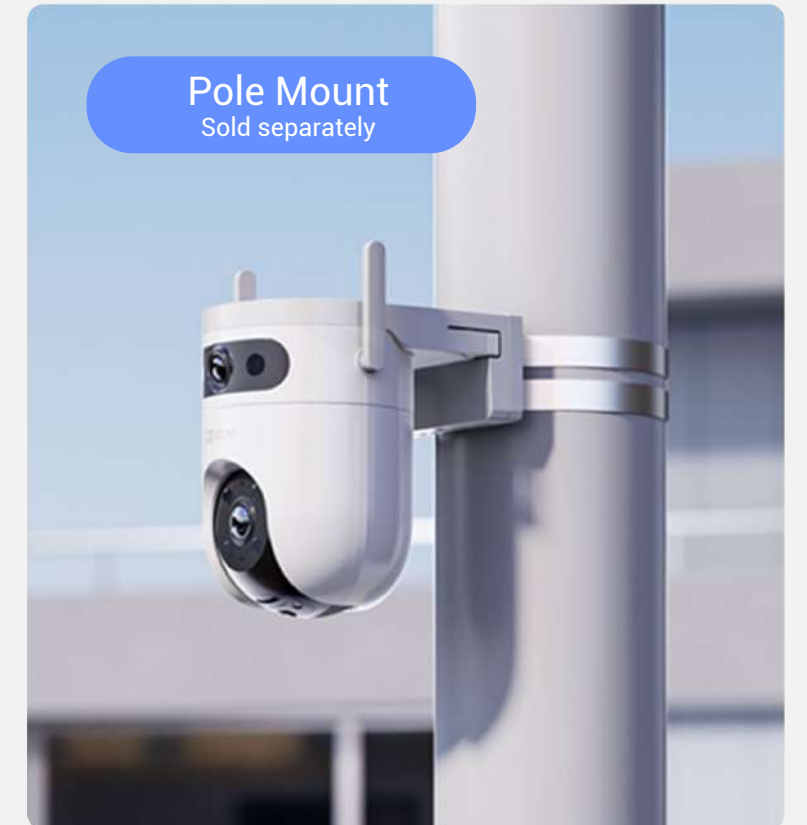

Versatile setups for almost any location

Install the H9c 2K at the best spot you'd find to eliminate blind spots.