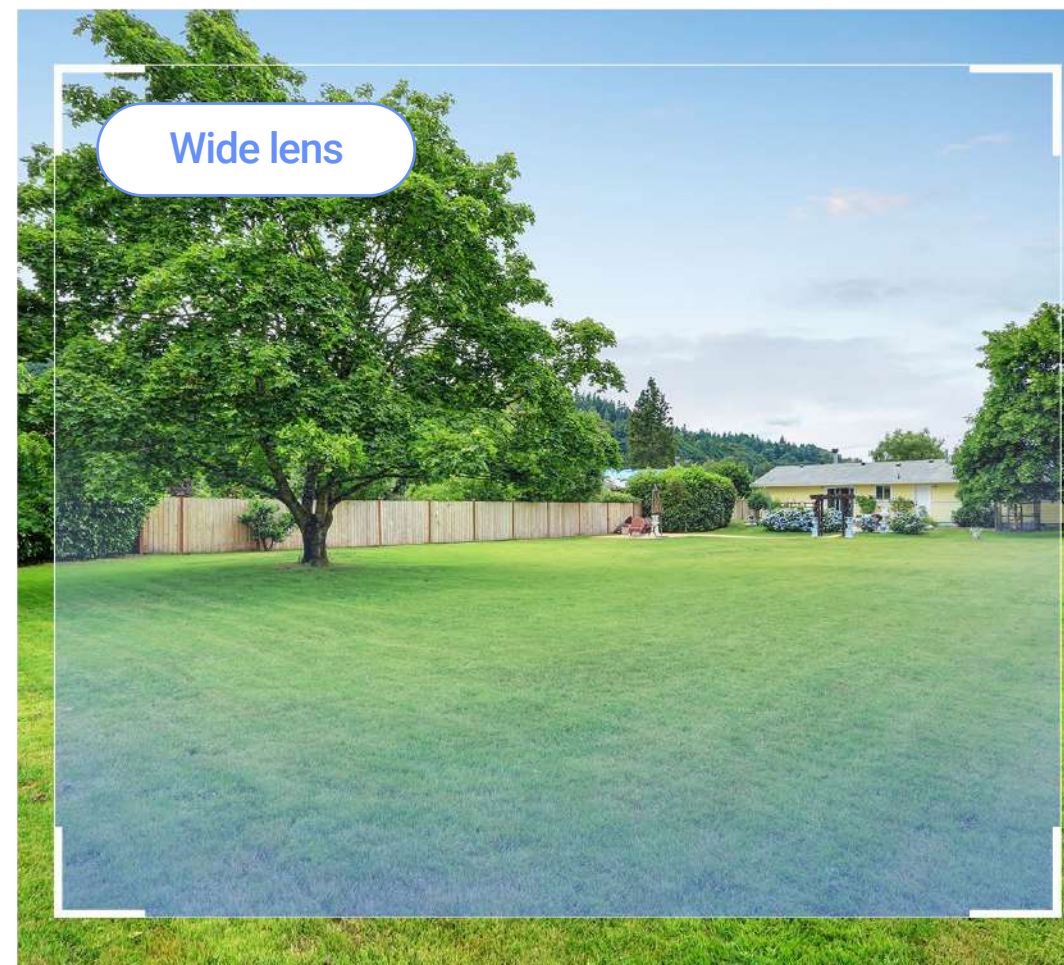

2K Wide-angle Lens

Manually-adjustable 240° Horizontal Rotation
15° Tilting for Glare-free Viewing

2K Telephoto Lens

Motorized Pan & Tilt for 360° View

See More

Doubled views, clearer details

Function Smarter