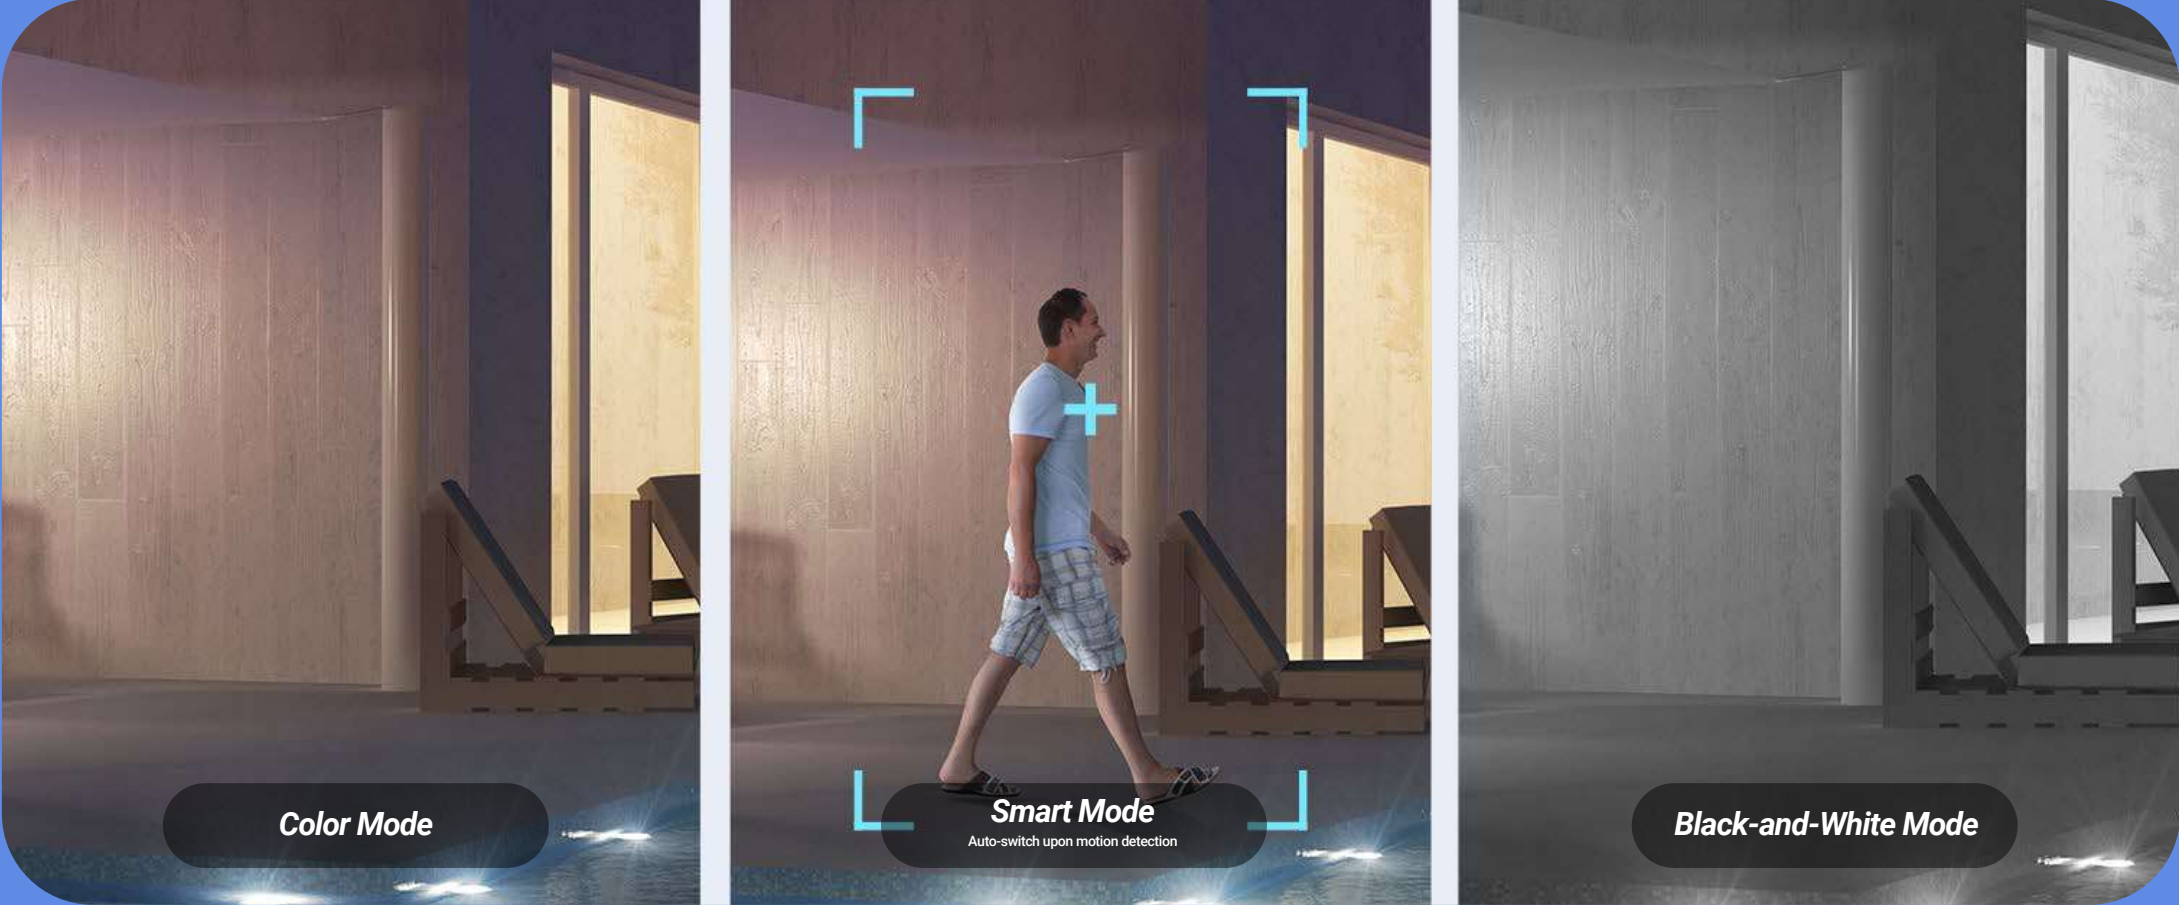

F/2.8mm Wide-angle View

F/6mm Close-up View

F/6mm Digital Zoom

Click to check, with both wide and close-up views

Understand the whole, big picture while paying attention to the important details, by using the EZVIZ App. You can tap the area of interest on the wide-angle viewing box, so a close-up view will be shown on the side at the same time.

Or, let the H9c 2K patrol smartly, so you don't have to

On set time intervals, the lower lens can complete rotational check-ups to eliminate blind spots. You can customize patrol routes for tailored focuses, or simply ask it to complete a full-circle spin.

Designed to make protection last all night

Impressive, far-reaching color night vision¹, with 4 built-in spotlights

Three useful night vision modes will suit any need

More convenience for various needs

High-quality audio to respond & warn

Easily respond to any visitor by simply using your phone to speak remotely. The camera can also auto-play a recorded voice message when a motion is detected.

Active defense to deter & safeguard

Upon detection of intruders, the camera will set off a loud siren and flash dazzling spotlights² to let the invited strangers know they have been detected.