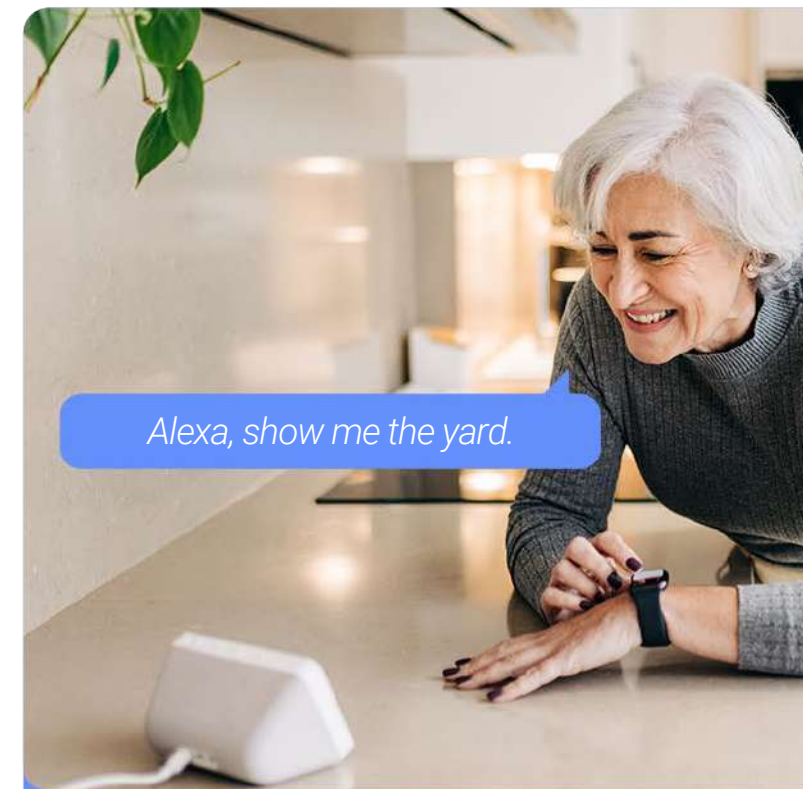

Easily respond to any visitor by simply using your phone to speak remotely. The camera can also auto-play a recorded voice message when a motion is detected.

Active defense to deter & safeguard

Upon detection of intruders, the camera will set off a loud siren and flash dazzling spotlights² to let the invited strangers know they have been detected.

Powerful antennas, stable connection

It boosts up to 220 m Wi-Fi coverage thanks to its high-performance dual antennas³. It also offers wired options for further convenience.

A neat design against all weathers

The H9c 2K has a compact design, and is weatherproof to deliver long-standing performance, even in harsh weather conditions.

Smart integration for hands-free control

The camera supports easy integration to your existing voice assistants. You can pull up the video feed by simply saying "Alexa" or "Hey Google".⁴